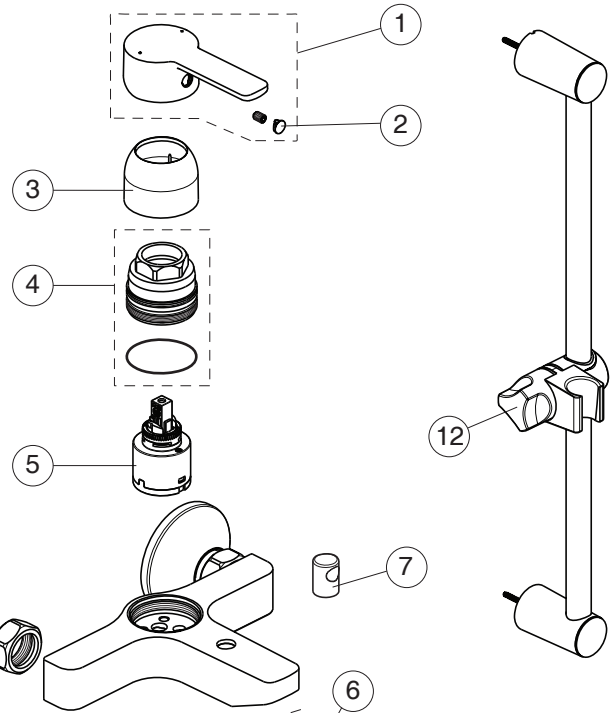

B0875AA

B0874AA

Pos.	Signify	Spare parts-Nr.	Quantity	Pos.	Signify	Spare parts-Nr.	Quantity
1	Lever,w/logo-compl.	B961239AA	1 Pcs.				
2	Cap decorative	B960473AA	1 Pcs.				
3	Rosette	B961229AA	1 Pcs.				
4	Screw M42x1.5	B961230NU	1 Pcs.				
5	Cartridge Ø35mm	B961477NU	1 Pcs.				
6	Perlator M24x1-D	A960537AA	1 Pcs.				
7	Pull knob for diverter	B960486AA	1 Pcs.				
8	Diverter manual	B960168AA	1 Pcs.				
9	Rv-patrone	A960944NU	2 Pcs.				
10	S-connection compl.	B964940AA	1 Set				
11	Shower 70mm,1F	B9391AA	1 Pcs.				
12	Sliding bar holder	B964958AA	1 Pcs.				
13	Shower hose L1500mm	BF151AA	1 Pcs.				