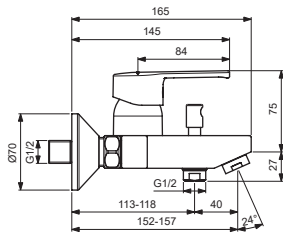

B0875AA

B0874AA

Pos.	Signify	Spare parts-Nr.	Quantity	Pos.	Signify	Spare parts-Nr.	Quantity
1	Lever,w/logo-compl.	B961239AA	1 Pcs.				
2	Cap decorative	B960473AA	1 Pcs.				
3	Rosette	B961229AA	1 Pcs.				
4	Screw M42x1.5	B961230NU	1 Pcs.				
5	Cartridge Ø35mm	B961477NU	1 Pcs.				
6	Perlator M24x1-D	A960537AA	1 Pcs.				
7	Pull knob for diverter	B960486AA	1 Pcs.				
8	Diverter manual	B960168AA	1 Pcs.				
9	Rv-patrone	A960944NU	2 Pcs.				
10	S-connection compl.	B964940AA	1 Set				
11	Shower 70mm,1F	B9391AA	1 Pcs.				
12	Sliding bar holder	B964958AA	1 Pcs.				
13	Shower hose L1500mm	BF151AA	1 Pcs.				