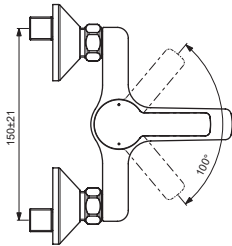

B0875AA

B0874AA

Pos.	Signify	Spare parts-Nr.	Quantity	Pos.	Signify	Spare parts-Nr.	Quantity
1	Lever,w/logo-compl.	B961239AA	1 Pcs.				
2	Cap decorative	B960473AA	1 Pcs.				
3	Rosette	B961229AA	1 Pcs.				
4	Screw M42x1.5	B961230NU	1 Pcs.				
5	Cartridge Ø35mm	B961477NU	1 Pcs.				
6	Perlator M24x1-D	A960537AA	1 Pcs.				
7	Pull knob for diverter	B960486AA	1 Pcs.				
8	Diverter manual	B960168AA	1 Pcs.				
9	Rv-patrone	A960944NU	2 Pcs.				
10	S-connection compl.	B964940AA	1 Set				
11	Shower 70mm,1F	B9391AA	1 Pcs.				
12	Sliding bar holder	B964958AA	1 Pcs.				
13	Shower hose L1500mm	BF151AA	1 Pcs.				