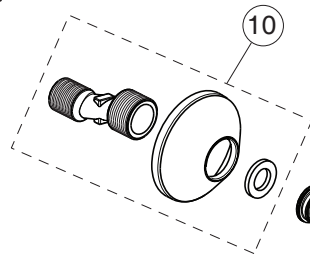

B0875AA

B0874AA

Pos.	Signify	Spare parts-Nr.	Quantity	Pos.	Signify	Spare parts-Nr.	Quantity
1	Lever,w/logo-compl.	B961239AA	1 Pcs.				
2	Cap decorative	B960473AA	1 Pcs.				
3	Rosette	B961229AA	1 Pcs.				
4	Screw M42x1.5	B961230NU	1 Pcs.				
5	Cartridge Ø35mm	B961477NU	1 Pcs.				
6	Perlator M24x1-D	A960537AA	1 Pcs.				
7	Pull knob for diverter	B960486AA	1 Pcs.				
8	Diverter manual	B960168AA	1 Pcs.				
9	Rv-patrone	A960944NU	2 Pcs.				
10	S-connection compl.	B964940AA	1 Set				
11	Shower 70mm,1F	B9391AA	1 Pcs.				
12	Sliding bar holder	B964958AA	1 Pcs.				
13	Shower hose L1500mm	BF151AA	1 Pcs.				