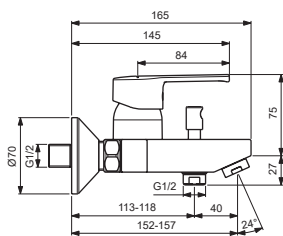

B0875AA

B0874AA

Pos.	Signify	Spare parts-Nr.	Quantity	Pos.	Signify	Spare parts-Nr.	Quantity
1	Lever,w/logo-compl.	B961239AA	1 Pcs.				
2	Cap decorative	B960473AA	1 Pcs.				
3	Rosette	B961229AA	1 Pcs.				
4	Screw M42x1.5	B961230NU	1 Pcs.				
5	Cartridge Ø35mm	B961477NU	1 Pcs.				
6	Perlator M24x1-D	A960537AA	1 Pcs.				
7	Pull knob for diverter	B960486AA	1 Pcs.				
8	Diverter manual	B960168AA	1 Pcs.				
9	Rv-patrone	A960944NU	2 Pcs.				
10	S-connection compl.	B964940AA	1 Set				
11	Shower 70mm,1F	B9391AA	1 Pcs.				
12	Sliding bar holder	B964958AA	1 Pcs.				
13	Shower hose L1500mm	BF151AA	1 Pcs.				