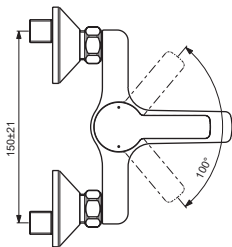

B0875AA

B0874AA

Pos.	Signify	Spare parts-Nr.	Quantity	Pos.	Signify	Spare parts-Nr.	Quantity
1	Lever,w/logo-compl.	B961239AA	1 Pcs.				
2	Cap decorative	B960473AA	1 Pcs.				
3	Rosette	B961229AA	1 Pcs.				
4	Screw M42x1.5	B961230NU	1 Pcs.				
5	Cartridge Ø35mm	B961477NU	1 Pcs.				
6	Perlator M24x1-D	A960537AA	1 Pcs.				
7	Pull knob for diverter	B960486AA	1 Pcs.				
8	Diverter manual	B960168AA	1 Pcs.				
9	Rv-patrone	A960944NU	2 Pcs.				
10	S-connection compl.	B964940AA	1 Set				
11	Shower 70mm,1F	B9391AA	1 Pcs.				
12	Sliding bar holder	B964958AA	1 Pcs.				
13	Shower hose L1500mm	BF151AA	1 Pcs.				