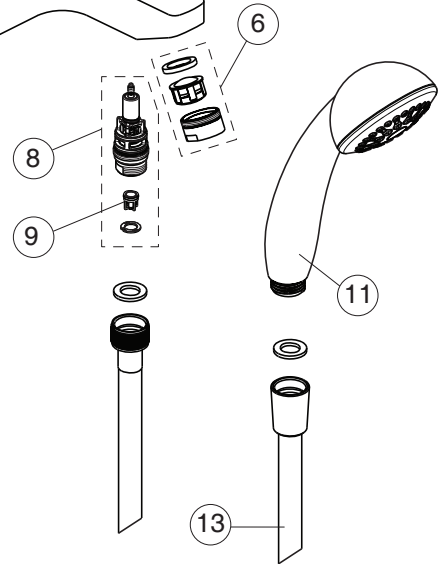

B0875AA

B0874AA

Pos.	Signify	Spare parts-Nr.	Quantity	Pos.	Signify	Spare parts-Nr.	Quantity
1	Lever,w/logo-compl.	B961239AA	1 Pcs.				
2	Cap decorative	B960473AA	1 Pcs.				
3	Rosette	B961229AA	1 Pcs.				
4	Screw M42x1.5	B961230NU	1 Pcs.				
5	Cartridge Ø35mm	B961477NU	1 Pcs.				
6	Perlator M24x1-D	A960537AA	1 Pcs.				
7	Pull knob for diverter	B960486AA	1 Pcs.				
8	Diverter manual	B960168AA	1 Pcs.				
9	Rv-patrone	A960944NU	2 Pcs.				
10	S-connection compl.	B964940AA	1 Set				
11	Shower 70mm,1F	B9391AA	1 Pcs.				
12	Sliding bar holder	B964958AA	1 Pcs.				
13	Shower hose L1500mm	BF151AA	1 Pcs.				